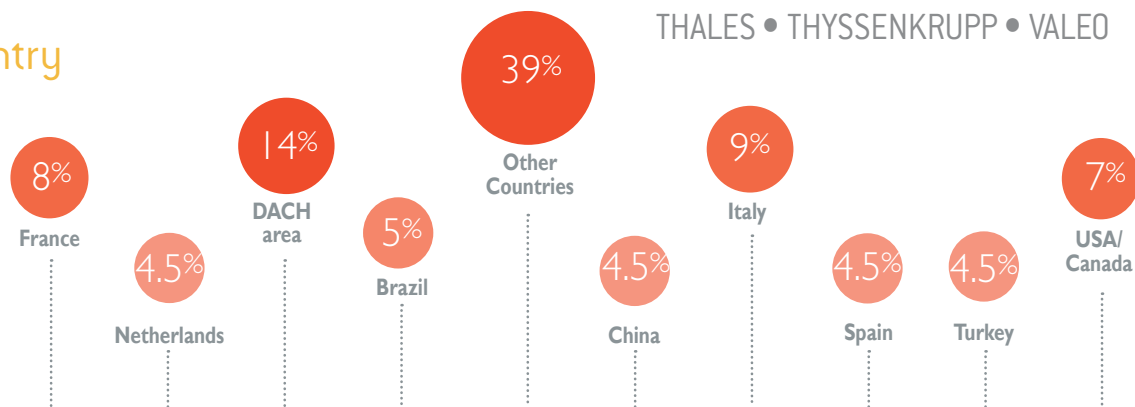

Reach Engineers who include **Power Transmission** components in their bill of materials.

Plan your next **email campaign** specifically targeting **designers** who use **Power Transmission** components in their projects.

175K+

opt-in relevant email addresses

- ✓ **175K+ opt-in addresses** from engineers who downloaded CAD models of Power Transmission from the TraceParts CAD Platform
- ✓ Select your specific audience from the exclusive TraceParts database composed of Engineers and Project designers
- ✓ Increase your brand awareness, announce new product releases, promote your latest product catalog, participation in events, etc.
- ✓ Refine your target audience by country, by company size and with many other selection criteria

INCLUDING DESIGN PROFESSIONALS WORKING FOR THE FOLLOWING COMPANIES

3M • ABB • ACE • ACTEMIUM • AIRBUS • ALSTOM • ALTRAN • ANDRITZ • ASSYSTEM • ARCELOR MITTAL • AREVA • AUXITEC • BOSCH • CEA • COMAU • CONTINENTAL • DELPHI • EMERSON • FIVES • FLSMIDTH • FORD • GENERAL ELECTRIC • GUDEL • HUTCHINSON • LARSEN & TOUBRO • MAHLE • MICHELIN • NATIONAL OILWELL VARCO • NTN SNR • PHILIPS • PROCTER & GAMBLE • PSA • RENAULT • SAFRAN • SAINT GOBAIN • SANDVIK • SCHAEFFLER • SCHNEIDER ELECTRIC • SEGULA • SIEMENS • SKF • TATA • TE CONNECTIVITY • THALES • THYSSENKRUPP • VALEO

By Country